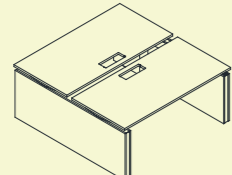

1400x1674x700-1200 (2)*
1600x1674x700-1200 (2)*
1400x1674x650-1300 (3)*
1600x1674x650-1300 (3)*