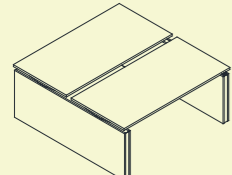

89 **Priimamojo baldai**
Reception furniture | Мебель для приемных

Sėsk-stok stalai

Sit-stand desks | Столы регулируемые по высоте

MOTION

EASY

ONE

MOTION

1400x1674x700-1200 (2)*
1600x1674x700-1200 (2)*
1400x1674x650-1300 (3)*
1600x1674x650-1300 (3)*

1400x1674x700-1200 (2)*
1600x1674x700-1200 (2)*
1400x1674x650-1300 (3)*
1600x1674x650-1300 (3)*

1400x1674x700-1200 (2)*
1600x1674x700-1200 (2)*
1400x1674x650-1300 (3)*
1600x1674x650-1300 (3)*

1400x1674x700-1200 (2)*
1600x1674x700-1200 (2)*
1400x1674x650-1300 (3)*
1600x1674x650-1300 (3)*