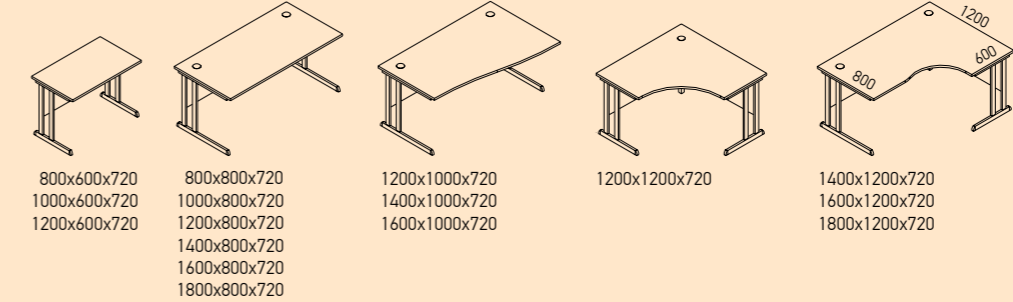

OPTIMA C

800x600x720
1000x600x720
1200x600x720

800x800x720
1000x800x720
1200x800x720
1400x800x720
1600x800x720
1800x800x720

1200x1000x720
1400x1000x720
1600x1000x720

1200x1200x720

1400x1200x720
1600x1200x720
1800x1200x720