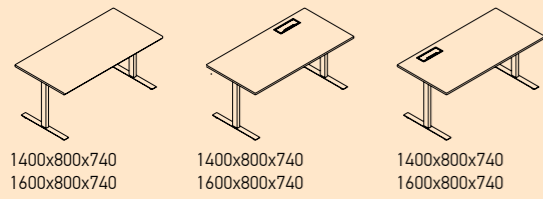

T-EASY

1400x800x740
1600x800x740

1400x800x740
1600x800x740

1400x800x740
1600x800x740