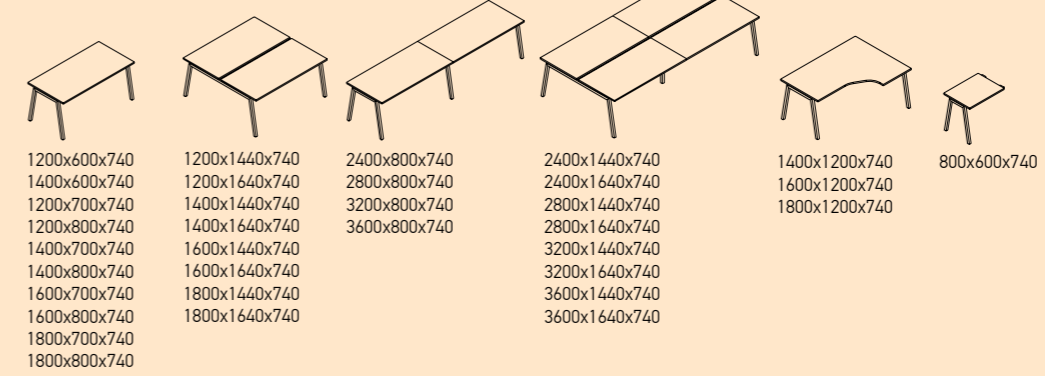

NOVA A

1200x600x740
1400x600x740
1200x700x740
1200x800x740
1400x700x740
1400x800x740
1600x700x740
1600x800x740
1800x700x740
1800x800x740

1200x1440x740
1200x1640x740
1400x1440x740
1400x1640x740
1600x1440x740
1600x1640x740
1800x1440x740
1800x1640x740

2400x800x740
2800x800x740
3200x800x740
3600x800x740

2400x1440x740
2400x1640x740
2800x1440x740
2800x1640x740
3200x1440x740
3200x1640x740
3600x1440x740
3600x1640x740

1400x1200x740
1600x1200x740
1800x1200x740

800x600x740